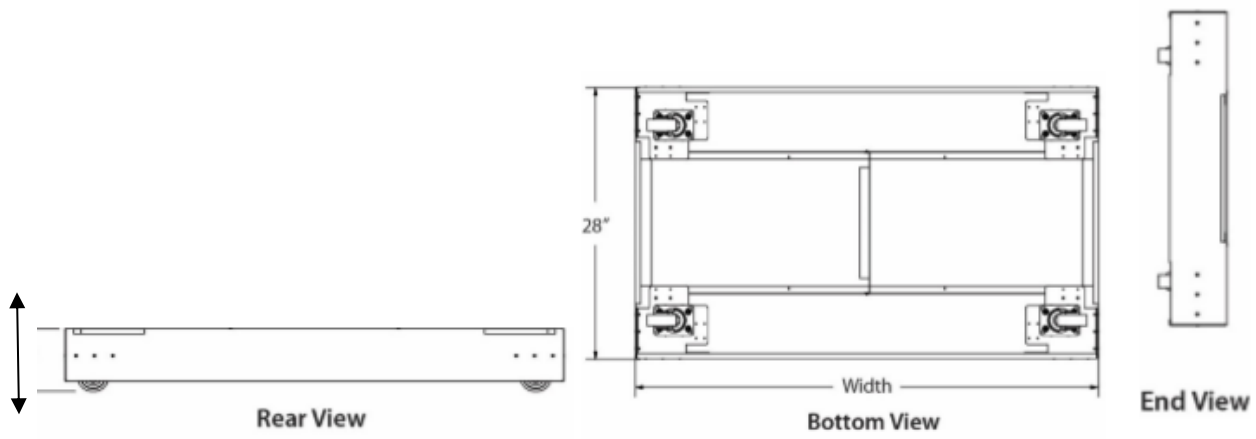

**Width: 48" Inch (122 cm)**  
**Depth: 30" Inch (75 cm)**  
**Height: 28.5" Inch (72.5 cm)**

**Warmer Dimensions with Roller Base**

**Width: 48" Inch (122 cm)**  
**Depth: 30" Inch (75 cm)**  
**Height: 49" Inch (125 cm)**

### **Minimum Clearance**

Shall have a 1" Inch or 2.54cm space from each side of the warmer

### **Features:**

- Three storage and display compartments.
- Three access door panels.
- Two heater / blower units. One controls left side, one controls right side. Center compartment temperature will be an average of right and left sides.
- LED Light illuminated the cabinet interior.

### **Base Dimensions :**

**Width: 47.75 Inch (121.5cm)**

**Depth: 28 Inch (71.5cm)**

**Height: 8 Inch (20.5cm)**