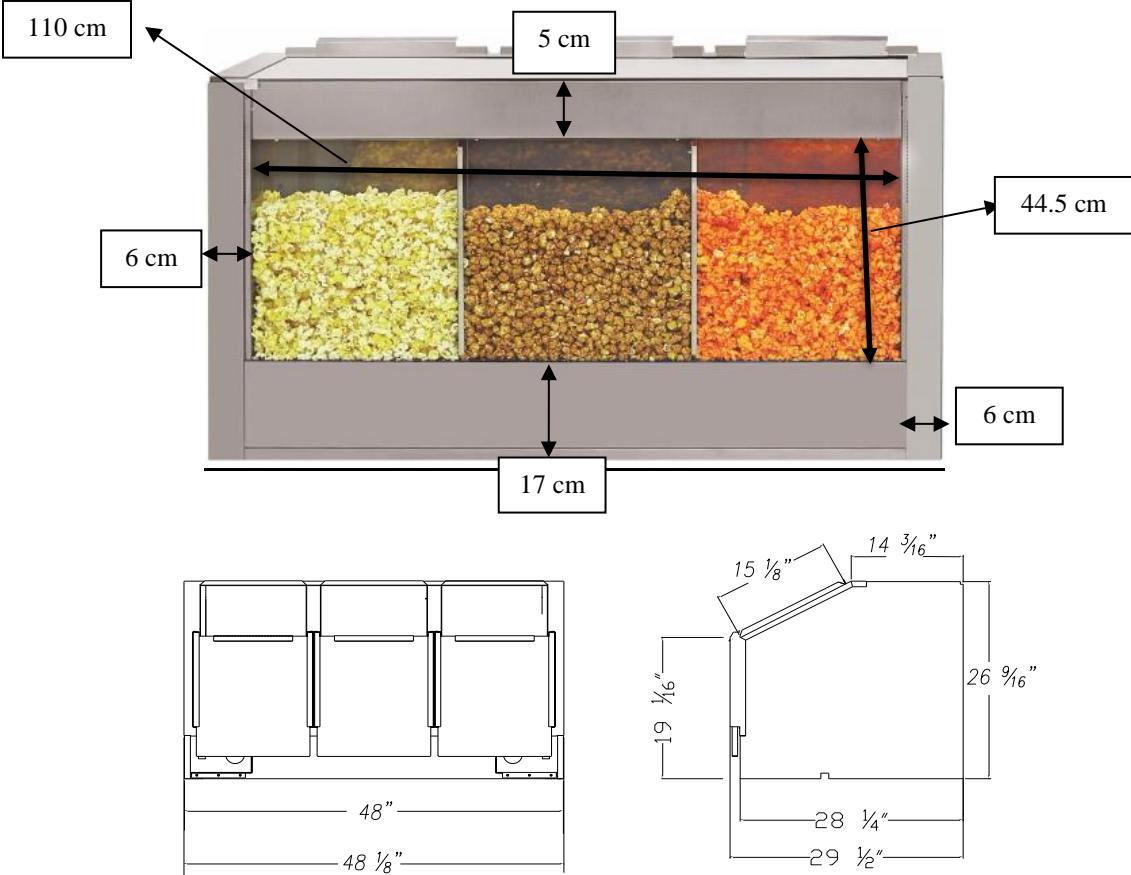

**THREE COMPARTMENTS 48" Inch POPCORN WARMER**  
**Model 2445-03-001**

**NOTE:** Image shown above is with Glass, but the machine supplied will be of complete Stainless Steel Front & Top.

**Warmer Dimensions :**

**Width: 48" Inch (122 cm)**  
**Depth: 30" Inch (75 cm)**  
**Height: 28.5" Inch (72.5 cm)**

**Warmer Dimensions with Roller Base**

**Width: 48" Inch (122 cm)**  
**Depth: 30" Inch (75 cm)**  
**Height: 49" Inch (125 cm)**

### **Features:**

- Three storage and display compartments.
- Three access door panels.
- Two heater / blower units. One controls left side, one controls right side. Center compartment temperature will be an average of right and left sides.
- LED Light illuminated the cabinet interior.

### **Base Dimensions :**

**Width: 47.75 Inch (121.5cm)**

**Depth: 28 Inch (71.5cm)**

**Height: 8 Inch (20.5cm)**